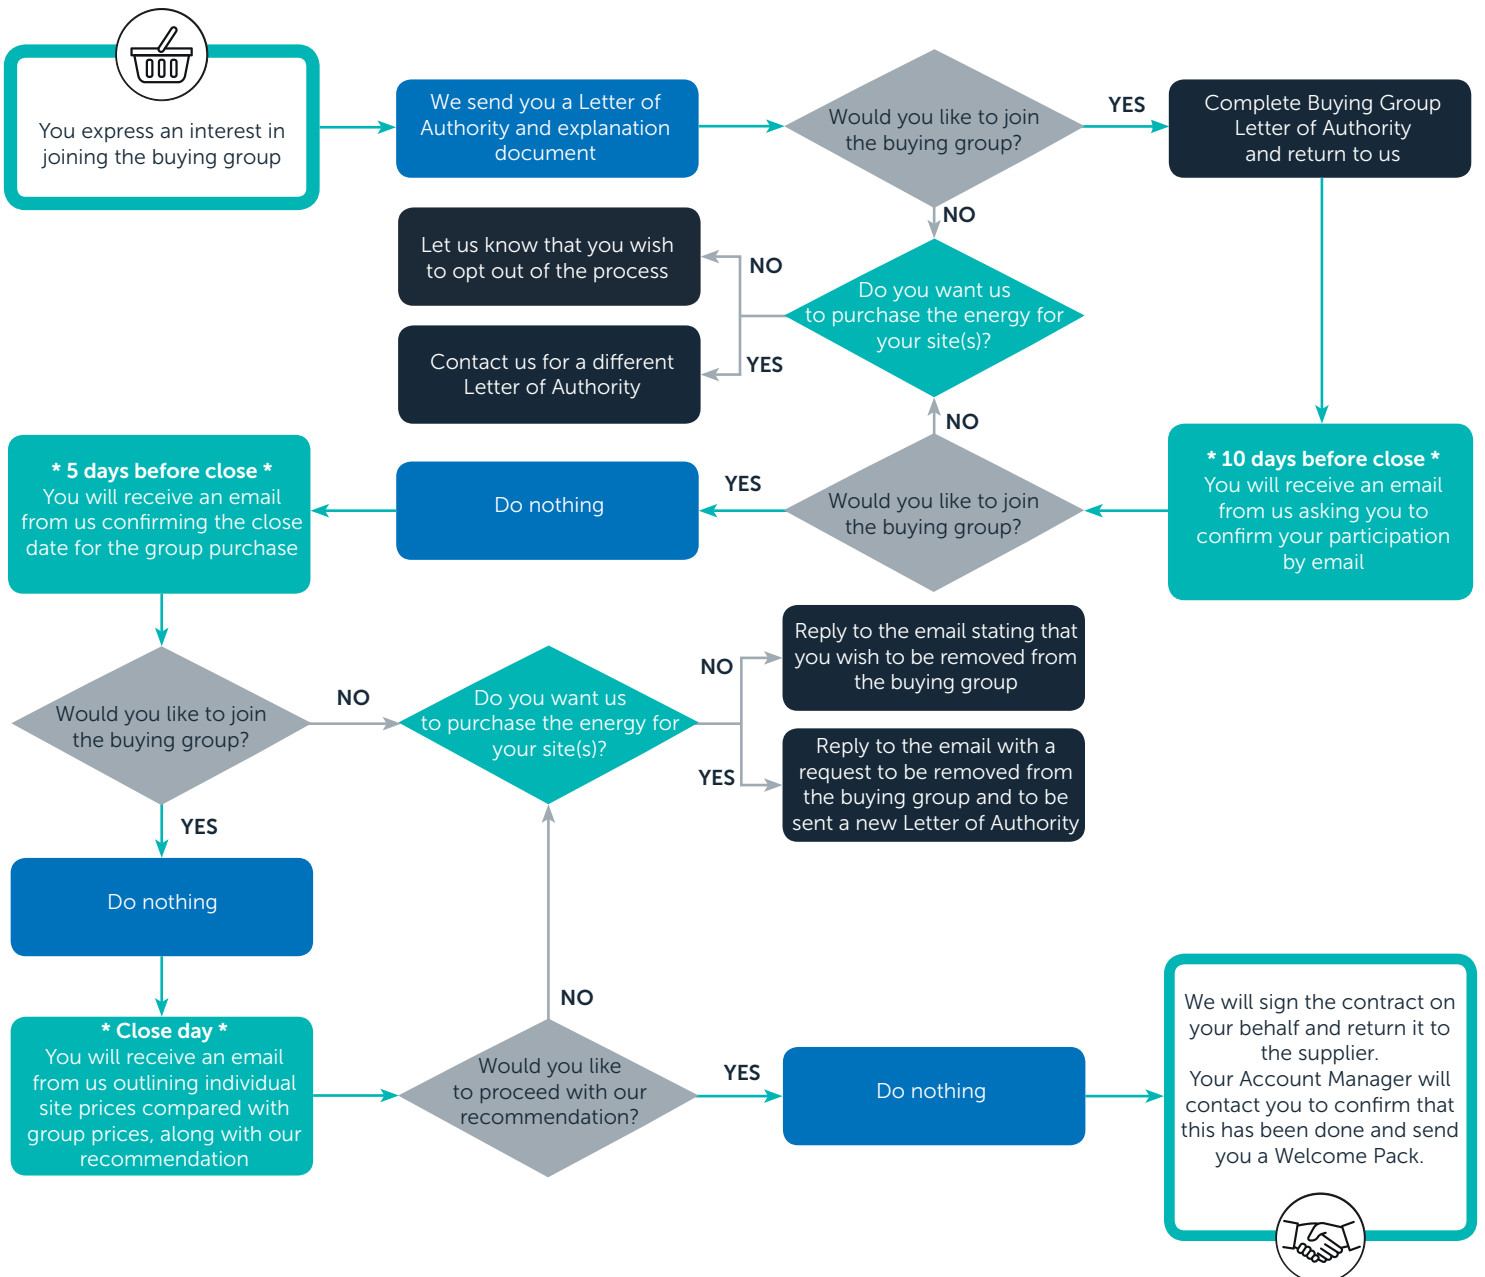

# power direct

### Buying Group Process Map

We want our customers to be clear about our group buying process, so our process map clearly outlines the decision-making steps. Please note, you must contact us in order to withdraw from the group, otherwise, if you have not responded within 24 hours of the prices being sent on the close day AND the group prices are lower than those indicated for individual sites, we will assume that you have accepted the group price.